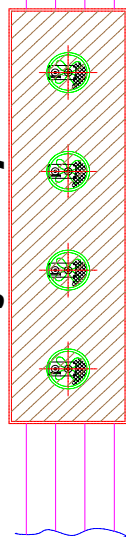

# RSI Lineal Profile Finishing Systems

**Spray Machine**

**Stain Wiping**

**Transfer**

**Transfer**

**Denibbing**

**Spray Machine**

**Halogen Oven**

**Spray Machine**

**Transfer**

**High Velocity Oven**

**Multi Head Sanding Machine**

## RSI Linear Product Line

- **Lineal Profile Sanders**
- **Automatic Sprayers/Finishers**
- **Combination Sprayer / Stain Wiping Machines**
- **Rotary Embossers**
- **Vacuum Coaters**
- **Vertical Door Sanders**
- **Wheel Shaping Machines**
- **Transfer Units**
- **Abrasive Brushes**
- **Flap Sander Wheels**
- **Flex-Strip Sanding Heads**
- **Original System Design, Installation, and Training**